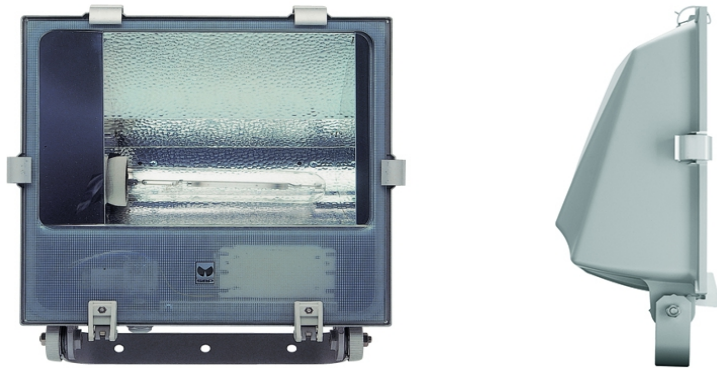

LEO A/I

CODE: 05057794

Floodlight for indoor and outdoor lighting, for discharge lamps, comprising:
 Polyester powder-painted die-cast aluminium housing
 Flat tempered glass diffuser
 Extra pure polished aluminium reflectors
 Gaskets made of silicone foam directly applied on glass without joints
 Cable gland M20x1.5 for cables Ø 10- Ø 14 mm
 Stainless steel external screws
 Fully integrated stainless steel aluminium spring clips
 Powder coated steel bracket

- **Lampholder :** E40
- **Watt:** 1x400 W
- **Colour:** GREY ALUMINIUM
- **Insulation class:** I
- **IK:** IK09 15J xx7
- **COSφ ≥ 0,9**
- **Optic:** ASYMMETRIC INTENSIVE REFLECTOR
- **Code:** 05057794