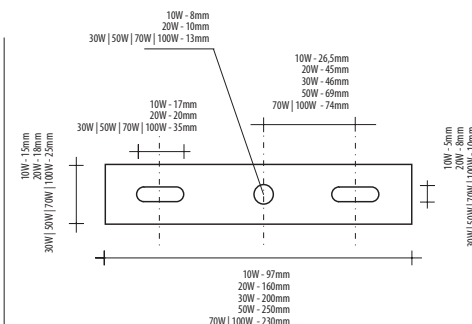

1

2

3a

3x1,5mm²

3b

4

MODEL	W	lm	A B C	kg	
LM34300002	10W	800lm	120x90x95mm	415g	—C
LM34300003	20W	1600lm	185x150x112mm	915g	—C
LM34300004	30W	2400lm	230x190x130mm	1585g	—C
LM34300005	50W	4000lm	295x240x152mm	2535g	—C
LM34300006	70W	6000lm	285x380x105mm	3740g	—C
LM34300007	100W	8500lm	285x380x105mm	5530g	—C