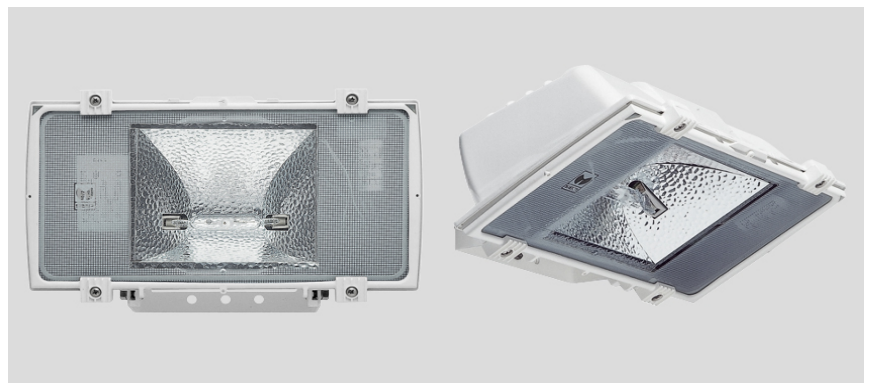

YPSILON A/W

CODE: 05947023

Range of wall-mount floodlights, comprising:
 Polyester powder-painted die-cast aluminium housing
 Flat tempered glass diffuser
 Extra pure polished aluminium reflectors
 Anti-aging silicone gasket
 Fully integrated technopolymer trim hinged to the housing
 Stainless steel external screws
 Painted steel bracket

- **Lampholder :** RX7S
- **Watt:** 1X70 W
- **Colour:** WHITE RAL 9010
- **Insulation class:**
- **IK:** IK08 6J xx5
- **COS ϕ \geq 0,9**
- **Optic:** ASIMMETRIC WIDE REFLECTOR
- **Code:** 05947023