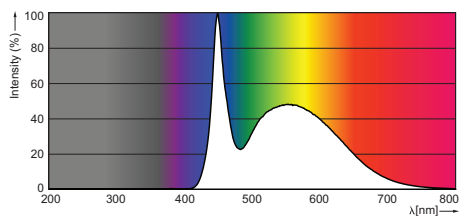

Product	A (Norm)	A1 (Norm)	A2 (Norm)	A3 (Norm)	B (Min)	B (Norm)	B (Max)	D (Min)	D (Norm)	D (Max)	D1 (Norm)	D2 (Norm)
LEDtube VLE 1200mm 14.5W G13/865	-	1198.0	1205.0	1212.0	-	-	-	-	-	-	25.68	28

G13

Fotometrické údaje