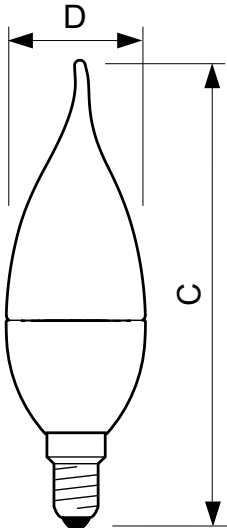

Benefits

• General Information

Cap base	E14 [SES]
Nominal lifetime (nom.)	25000 h
Technical type	4-25W

• Light Technical

Lamp Luminous Flux 25°C EL (Nom)	250 lm
Lamp Luminous Flux (Nom)	250 lm
Colour Designation	Warm white (WW)
Colour Temperature, horizontal (Nom)	2200-2700 K
Lamp Luminous Efficacy EM (Nom)	65 lm/W
Colour consistency	6 steps
Colour Rendering Index,horiz (Nom)	80
LLMF at end of nominal lifetime (nom.)	70 %

Order product name MASTER LEDcandle DT 4-25W E14 BA38 CL
EAN/UPC – product 8718696453766
Order code 929001139902
Numerator – quantity per pack 1
Numerator – packs per outer box 10
Material no. (12NC) 929001139902
Net weight (piece) 0.063 kg

Dimensional drawing

E14 BA38, BA39

LED DT 4-25W E14 2200-2700K BA38 CL

Product	D	C
MASTER LEDcandle DT 4-25W E14 BA38 CL	38 mm	129 mm

© 2016 Philips Lighting Holding B.V.
All rights reserved.

Specifications are subject to change without notice. Trademarks are the property of Koninklijke Philips N.V. (Royal Philips) or their respective owners.