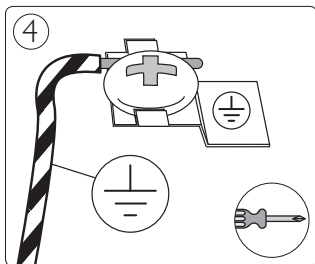

# PHILIPS

Incl.

3a

Philips Lighting Contact Centre  
Int. Business Reply Service  
I.B.R.S. / C.C.R.I. Numéro 10461  
5600 VB Eindhoven  
Pays-Bas / The Netherlands

[www.philips.com/homelighting](http://www.philips.com/homelighting)  
☎ +800 7445 4775