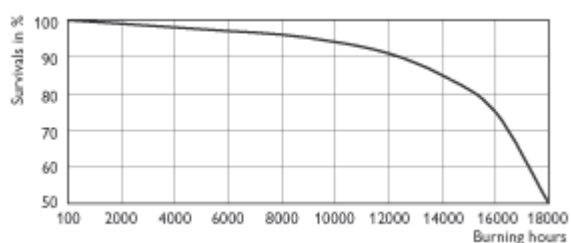

Productgegevens	
ILCOS code	
Netto gewicht per stuk	0.135 (KG)
Opvolger	
Nominaal lampvermogen[W]	150W
Kleur code	828 [CCT of 2800K]
Lampvoet	E40
Lampvorm	T46[T 46mm]
Lamp afwerking	Helder
Brandstand	vrij[universeel]
Kleurweergave[Ra8]	85
Lichtkleur	Warm Wit
Kleurtemperatuur[K]	2800
Lichtstroom lamp EM[Lm]	13500

MASTERC White CDO- TT 70W/150W/100W