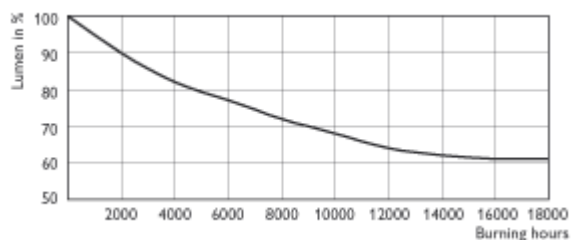

MASTERC White CDO- TT 70W/150W/100W