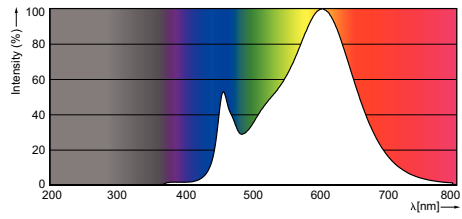

© 2016 Philips Lighting Holding B.V.
All rights reserved.

Specifications are subject to change without notice. Trademarks are the property of Koninklijke Philips N.V. (Royal Philips) or their respective owners.

www.philips.com/lighting

2016, June 7
data subject to change