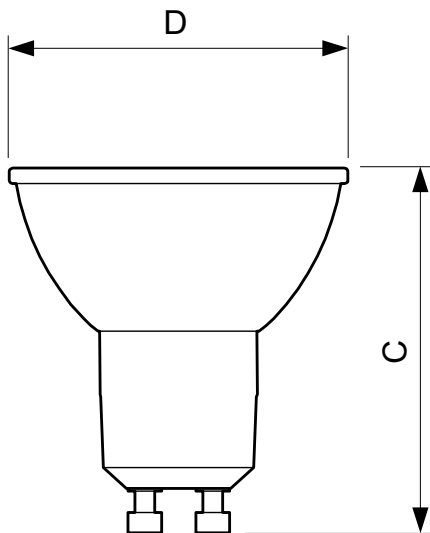

Product data

• General Information

Cap-Base	GU10 [GU10]
Bulb Shape	PAR16 [PAR 2 inch]
Nominal Lifetime (Nom)	15000 h
Switching Cycle B50L70	50000X 15000 h

• Light Technical

Color Code	830 [CCT of 3000K]
Beam Angle (Nom)	36 °
Luminous Intensity (Nom)	520 cd
Color Designation	White (WH)
Rated Beam Angle	36 °
Correlated Color Temperature (Nom)	3000 K
Luminous Efficacy (rated) (Nom)	59 lm/W
Color Consistency	6 steps
Color Rendering Index (Nom)	80
LLMF At End Of Nominal Lifetime (Nom)	70 %
Luminous Flux In 90° Cone (Rated)	260 lm

Material Nr. (12NC) 929001254002
Net Weight (Piece) 0.036 kg

Dimensional drawing

LEDClassic 35W GU10 WH 230V 36D DIM

Product	D	C
CLA LEDspotMV D 4.4-35W GU10 830 36D	50 mm	53 mm

Accent Lighting - Spots

1 x GU10 3.5W2700K 36D 9290012178