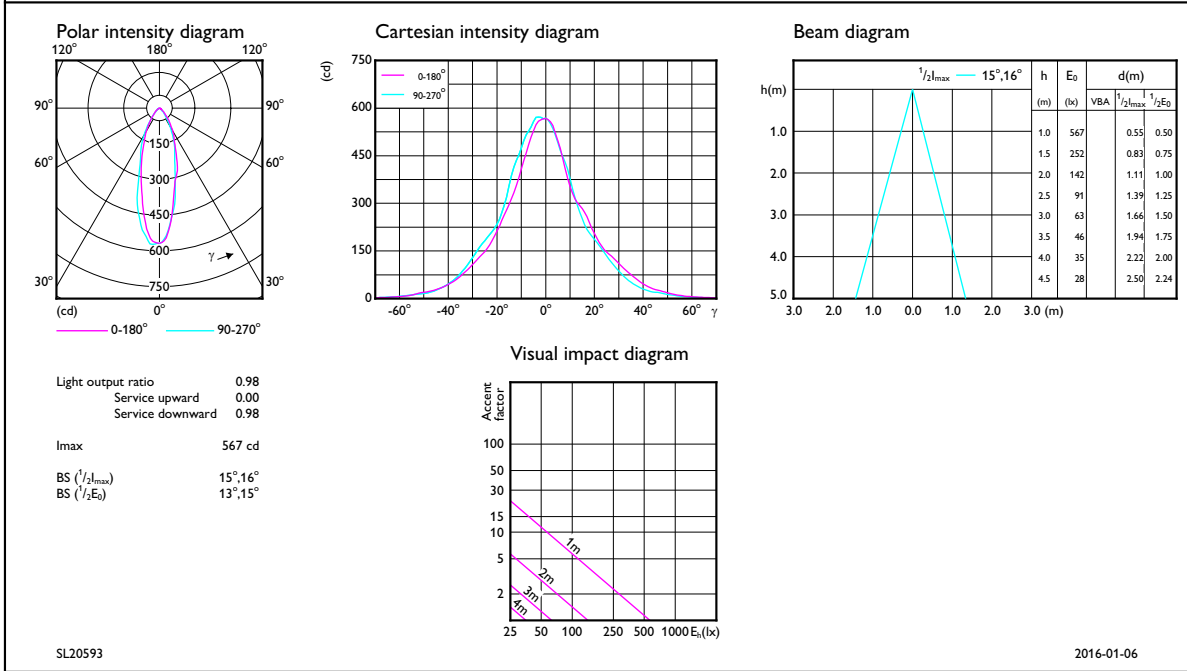

Accent Lighting - Spots

1 x GU10 3.5W2700K 36D 9290012178

1 x 285 lm