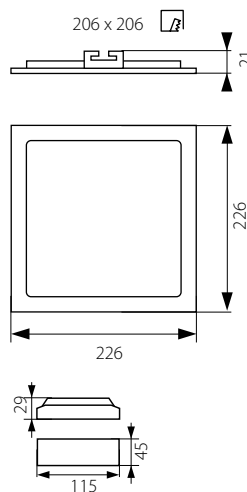

KATRO N LED 6W
KATRO N LED 12W
KATRO N LED 18W
KATRO N LED 24W

KATRO N LED...SR

KATRO N LED...W

KATRO N LED...SN

KATRO N LED 6W

KATRO N LED 12W

KATRO N LED 18W

KATRO N LED 24W

Kanlux

KATRO N LED	Part No.	Power [W]	Color Temp [K]	Beam Angle [lm]
KATRO N LED 6W-NW-SN	22522	6W	4000 K	350
KATRO N LED 6W-NW-SR	25810	6W	4000 K	350
KATRO N LED 6W-NW-W	25811	6W	4000 K	350
KATRO N LED 6W-WW-SN	22523	6W	3000 K	350
KATRO N LED 6W-WW-SR	25812	6W	3000 K	350
KATRO N LED 6W-WW-W	25813	6W	3000 K	350
KATRO N LED 12W-NW-SN	22524	12W	4000 K	800
KATRO N LED 12W-NW-SR	25814	12W	4000 K	800
KATRO N LED 12W-NW-W	25815	12W	4000 K	800
KATRO N LED 12W-WW-SN	22525	12W	3000 K	750
KATRO N LED 12W-WW-SR	25816	12W	3000 K	750
KATRO N LED 12W-WW-W	25817	12W	3000 K	750
KATRO N LED 18W-NW-SN	22526	18W	4000 K	1260
KATRO N LED 18W-NW-SR	25818	18W	4000 K	1260
KATRO N LED 18W-NW-W	25819	18W	4000 K	1260
KATRO N LED 18W-WW-SN	22527	18W	3000 K	1200
KATRO N LED 18W-WW-SR	25820	18W	3000 K	1200
KATRO N LED 18W-WW-W	25821	18W	3000 K	1200
KATRO N LED 24W-NW-SN	22528	24W	4000 K	1700
KATRO N LED 24W-NW-SR	25822	24W	4000 K	1700
KATRO N LED 24W-NW-W	25823	24W	4000 K	1700
KATRO N LED 24W-WW-SN	22529	24W	3000 K	1600
KATRO N LED 24W-WW-SR	25824	24W	3000 K	1600
KATRO N LED 24W-WW-W	25825	24W	3000 K	1600