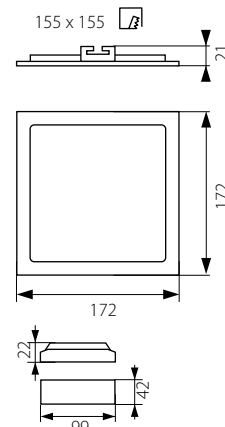

KATRO N LED 6W
KATRO N LED 12W
KATRO N LED 18W
KATRO N LED 24W

KATRO N LED...SR

KATRO N LED...W

KATRO N LED...SN

KATRO N LED 6W

KATRO N LED 12W

KATRO N LED 18W

KATRO N LED 24W

Kanlux

KATRO N LED	Part No.	Power [W]	Color Temp [K]	Beam Angle [lm]
KATRO N LED 6W-NW-SN	22522	6W	4000 K	350
KATRO N LED 6W-NW-SR	25810	6W	4000 K	350
KATRO N LED 6W-NW-W	25811	6W	4000 K	350
KATRO N LED 6W-WW-SN	22523	6W	3000 K	350
KATRO N LED 6W-WW-SR	25812	6W	3000 K	350
KATRO N LED 6W-WW-W	25813	6W	3000 K	350
KATRO N LED 12W-NW-SN	22524	12W	4000 K	800
KATRO N LED 12W-NW-SR	25814	12W	4000 K	800
KATRO N LED 12W-NW-W	25815	12W	4000 K	800
KATRO N LED 12W-WW-SN	22525	12W	3000 K	750
KATRO N LED 12W-WW-SR	25816	12W	3000 K	750
KATRO N LED 12W-WW-W	25817	12W	3000 K	750
KATRO N LED 18W-NW-SN	22526	18W	4000 K	1260
KATRO N LED 18W-NW-SR	25818	18W	4000 K	1260
KATRO N LED 18W-NW-W	25819	18W	4000 K	1260
KATRO N LED 18W-WW-SN	22527	18W	3000 K	1200
KATRO N LED 18W-WW-SR	25820	18W	3000 K	1200
KATRO N LED 18W-WW-W	25821	18W	3000 K	1200
KATRO N LED 24W-NW-SN	22528	24W	4000 K	1700
KATRO N LED 24W-NW-SR	25822	24W	4000 K	1700
KATRO N LED 24W-NW-W	25823	24W	4000 K	1700
KATRO N LED 24W-WW-SN	22529	24W	3000 K	1600
KATRO N LED 24W-WW-SR	25824	24W	3000 K	1600
KATRO N LED 24W-WW-W	25825	24W	3000 K	1600