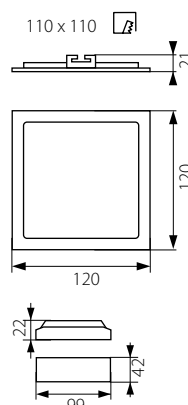

KATRO N LED 6W
KATRO N LED 12W
KATRO N LED 18W
KATRO N LED 24W

KATRO N LED...SR

KATRO N LED...W

KATRO N LED...SN

KATRO N LED 6W

KATRO N LED 12W

KATRO N LED 18W

KATRO N LED 24W

Kanlux

KATRO N LED	Part No.	Power [W]	Color Temp [K]	Beam Angle [lm]
KATRO N LED 6W-NW-SN	22522	6W	4000 K	350
KATRO N LED 6W-NW-SR	25810	6W	4000 K	350
KATRO N LED 6W-NW-W	25811	6W	4000 K	350
KATRO N LED 6W-WW-SN	22523	6W	3000 K	350
KATRO N LED 6W-WW-SR	25812	6W	3000 K	350
KATRO N LED 6W-WW-W	25813	6W	3000 K	350
KATRO N LED 12W-NW-SN	22524	12W	4000 K	800
KATRO N LED 12W-NW-SR	25814	12W	4000 K	800
KATRO N LED 12W-NW-W	25815	12W	4000 K	800
KATRO N LED 12W-WW-SN	22525	12W	3000 K	750
KATRO N LED 12W-WW-SR	25816	12W	3000 K	750
KATRO N LED 12W-WW-W	25817	12W	3000 K	750
KATRO N LED 18W-NW-SN	22526	18W	4000 K	1260
KATRO N LED 18W-NW-SR	25818	18W	4000 K	1260
KATRO N LED 18W-NW-W	25819	18W	4000 K	1260
KATRO N LED 18W-WW-SN	22527	18W	3000 K	1200
KATRO N LED 18W-WW-SR	25820	18W	3000 K	1200
KATRO N LED 18W-WW-W	25821	18W	3000 K	1200
KATRO N LED 24W-NW-SN	22528	24W	4000 K	1700
KATRO N LED 24W-NW-SR	25822	24W	4000 K	1700
KATRO N LED 24W-NW-W	25823	24W	4000 K	1700
KATRO N LED 24W-WW-SN	22529	24W	3000 K	1600
KATRO N LED 24W-WW-SR	25824	24W	3000 K	1600
KATRO N LED 24W-WW-W	25825	24W	3000 K	1600