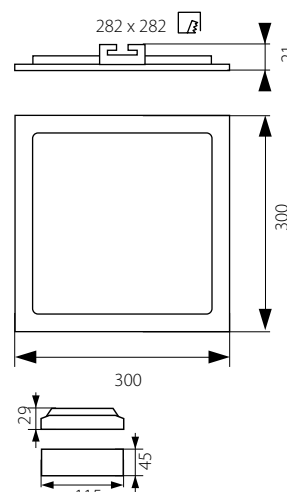

KATRO N LED 6W
KATRO N LED 12W
KATRO N LED 18W
KATRO N LED 24W

KATRO N LED...SR

KATRO N LED...W

KATRO N LED...SN

KATRO N LED 6W

KATRO N LED 12W

KATRO N LED 18W

KATRO N LED 24W

Kanlux

KATRO N LED	Part No.	Power [W]	Color Temp [K]	Beam Angle [lm]
KATRO N LED 6W-NW-SN	22522	6W	4000 K	350
KATRO N LED 6W-NW-SR	25810	6W	4000 K	350
KATRO N LED 6W-NW-W	25811	6W	4000 K	350
KATRO N LED 6W-WW-SN	22523	6W	3000 K	350
KATRO N LED 6W-WW-SR	25812	6W	3000 K	350
KATRO N LED 6W-WW-W	25813	6W	3000 K	350
KATRO N LED 12W-NW-SN	22524	12W	4000 K	800
KATRO N LED 12W-NW-SR	25814	12W	4000 K	800
KATRO N LED 12W-NW-W	25815	12W	4000 K	800
KATRO N LED 12W-WW-SN	22525	12W	3000 K	750
KATRO N LED 12W-WW-SR	25816	12W	3000 K	750
KATRO N LED 12W-WW-W	25817	12W	3000 K	750
KATRO N LED 18W-NW-SN	22526	18W	4000 K	1260
KATRO N LED 18W-NW-SR	25818	18W	4000 K	1260
KATRO N LED 18W-NW-W	25819	18W	4000 K	1260
KATRO N LED 18W-WW-SN	22527	18W	3000 K	1200
KATRO N LED 18W-WW-SR	25820	18W	3000 K	1200
KATRO N LED 18W-WW-W	25821	18W	3000 K	1200
KATRO N LED 24W-NW-SN	22528	24W	4000 K	1700
KATRO N LED 24W-NW-SR	25822	24W	4000 K	1700
KATRO N LED 24W-NW-W	25823	24W	4000 K	1700
KATRO N LED 24W-WW-SN	22529	24W	3000 K	1600
KATRO N LED 24W-WW-SR	25824	24W	3000 K	1600
KATRO N LED 24W-WW-W	25825	24W	3000 K	1600