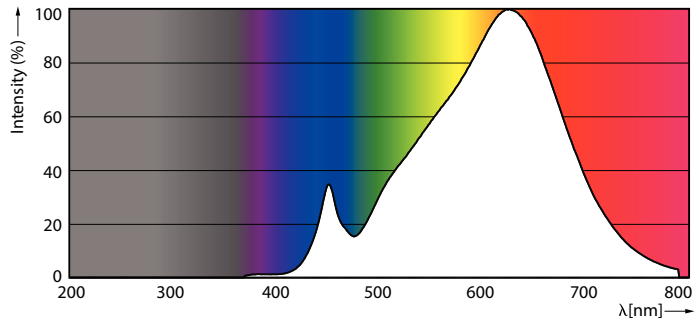

MASTER LEDspot PAR 100W E27 827 25D