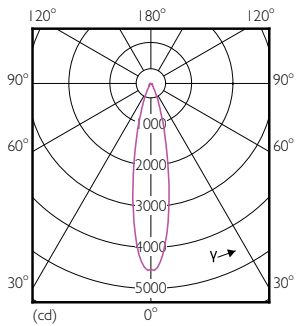

Product data

General Information	
Cap-Base	E27 [E27]
Nominal Lifetime (Nom)	25000 h
Switching Cycle	25000X
Technical Type	13-100W
Light Technical	
Color Code	827 [CCT of 2700K]
Beam Angle (Nom)	25°
Luminous Flux (Nom)	875 lm
Luminous Flux (Rated) (Nom)	875 lm
Luminous Intensity (Nom)	4000 cd
Color Designation	Warm White (WW)
Rated Beam Angle	25°
Correlated Color Temperature (Nom)	2700 K
Luminous Efficacy (rated) (Nom)	76.92 lm/W
Color Consistency	<6
Color Rendering Index (Nom)	80
LLMF At End Of Nominal Lifetime (Nom)	70 %
Luminous Flux in 90° Cone (Rated)	875 lm
Operating and Electrical	
Input Frequency	50 Hz

MASTER LEDspot PAR

Material Nr. (12NC)	929001322502
Net Weight (Piece)	0.385 kg

Dimensional drawing

PAR38 220-240V 13-100W 2700K E27 D

Product	D	C
MAS LEDspot CLA D 13-100W 827 PAR38 25D	122 mm	134 mm

Photometric data

Source: Photometric Data Table, Page 11

MASTER LEDspot PAR 100W E27 827 25D

MASTER LEDspot PAR 100W E27 827 25D

MASTER LEDspot PAR 100W E27 827 25D

MASTER LEDspot PAR

Lifetime

MASTER LEDspot PAR 50W E27 827 25D