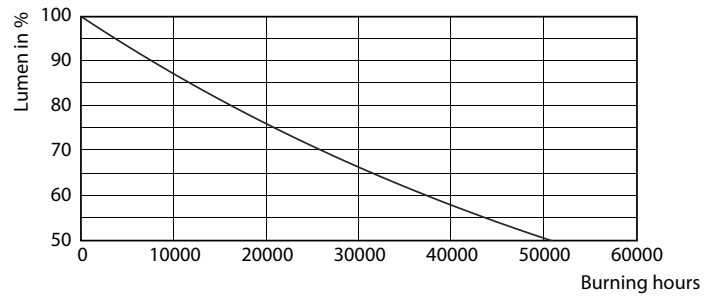

Product data

General Information	
Cap-Base	E27 [E27]
Nominal Lifetime (Nom)	25000 h
Switching Cycle	25000X
Technical Type	13-100W
Light Technical	
Color Code	827 [CCT of 2700K]
Beam Angle (Nom)	25°
Luminous Flux (Nom)	875 lm
Luminous Flux (Rated) (Nom)	875 lm
Luminous Intensity (Nom)	4000 cd
Color Designation	Warm White (WW)
Rated Beam Angle	25°
Correlated Color Temperature (Nom)	2700 K
Luminous Efficacy (rated) (Nom)	76.92 lm/W
Color Consistency	<6
Color Rendering Index (Nom)	80
LLMF At End Of Nominal Lifetime (Nom)	70 %
Luminous Flux in 90° Cone (Rated)	875 lm
Operating and Electrical	
Input Frequency	50 Hz

Source: Photometric Data Table, Page 11

MASTER LEDspot PAR 100W E27 827 25D

MASTER LEDspot PAR 100W E27 827 25D

MASTER LEDspot PAR 100W E27 827 25D

MASTER LEDspot PAR

Lifetime

MASTER LEDspot PAR 50W E27 827 25D