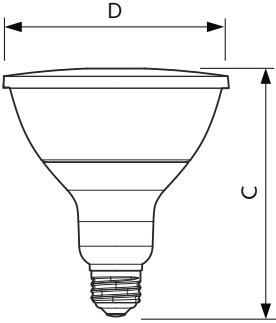

Product data

General Information	
Cap-Base	E27 [E27]
Nominal Lifetime (Nom)	25000 h
Switching Cycle	25000X
Technical Type	13-100W
Light Technical	
Color Code	827 [CCT of 2700K]
Beam Angle (Nom)	25°
Luminous Flux (Nom)	875 lm
Luminous Flux (Rated) (Nom)	875 lm
Luminous Intensity (Nom)	4000 cd
Color Designation	Warm White (WW)
Rated Beam Angle	25°
Correlated Color Temperature (Nom)	2700 K
Luminous Efficacy (rated) (Nom)	76.92 lm/W
Color Consistency	<6
Color Rendering Index (Nom)	80
LLMF At End Of Nominal Lifetime (Nom)	70 %
Luminous Flux in 90° Cone (Rated)	875 lm
Operating and Electrical	
Input Frequency	50 Hz

MASTER LEDspot PAR

Material Nr. (12NC)	929001322502
Net Weight (Piece)	0.385 kg

Dimensional drawing

PAR38 220-240V 13-100W 2700K E27 D

Product	D	C
MAS LEDspot CLA D 13-100W 827 PAR38 25D	122 mm	134 mm

Photometric data